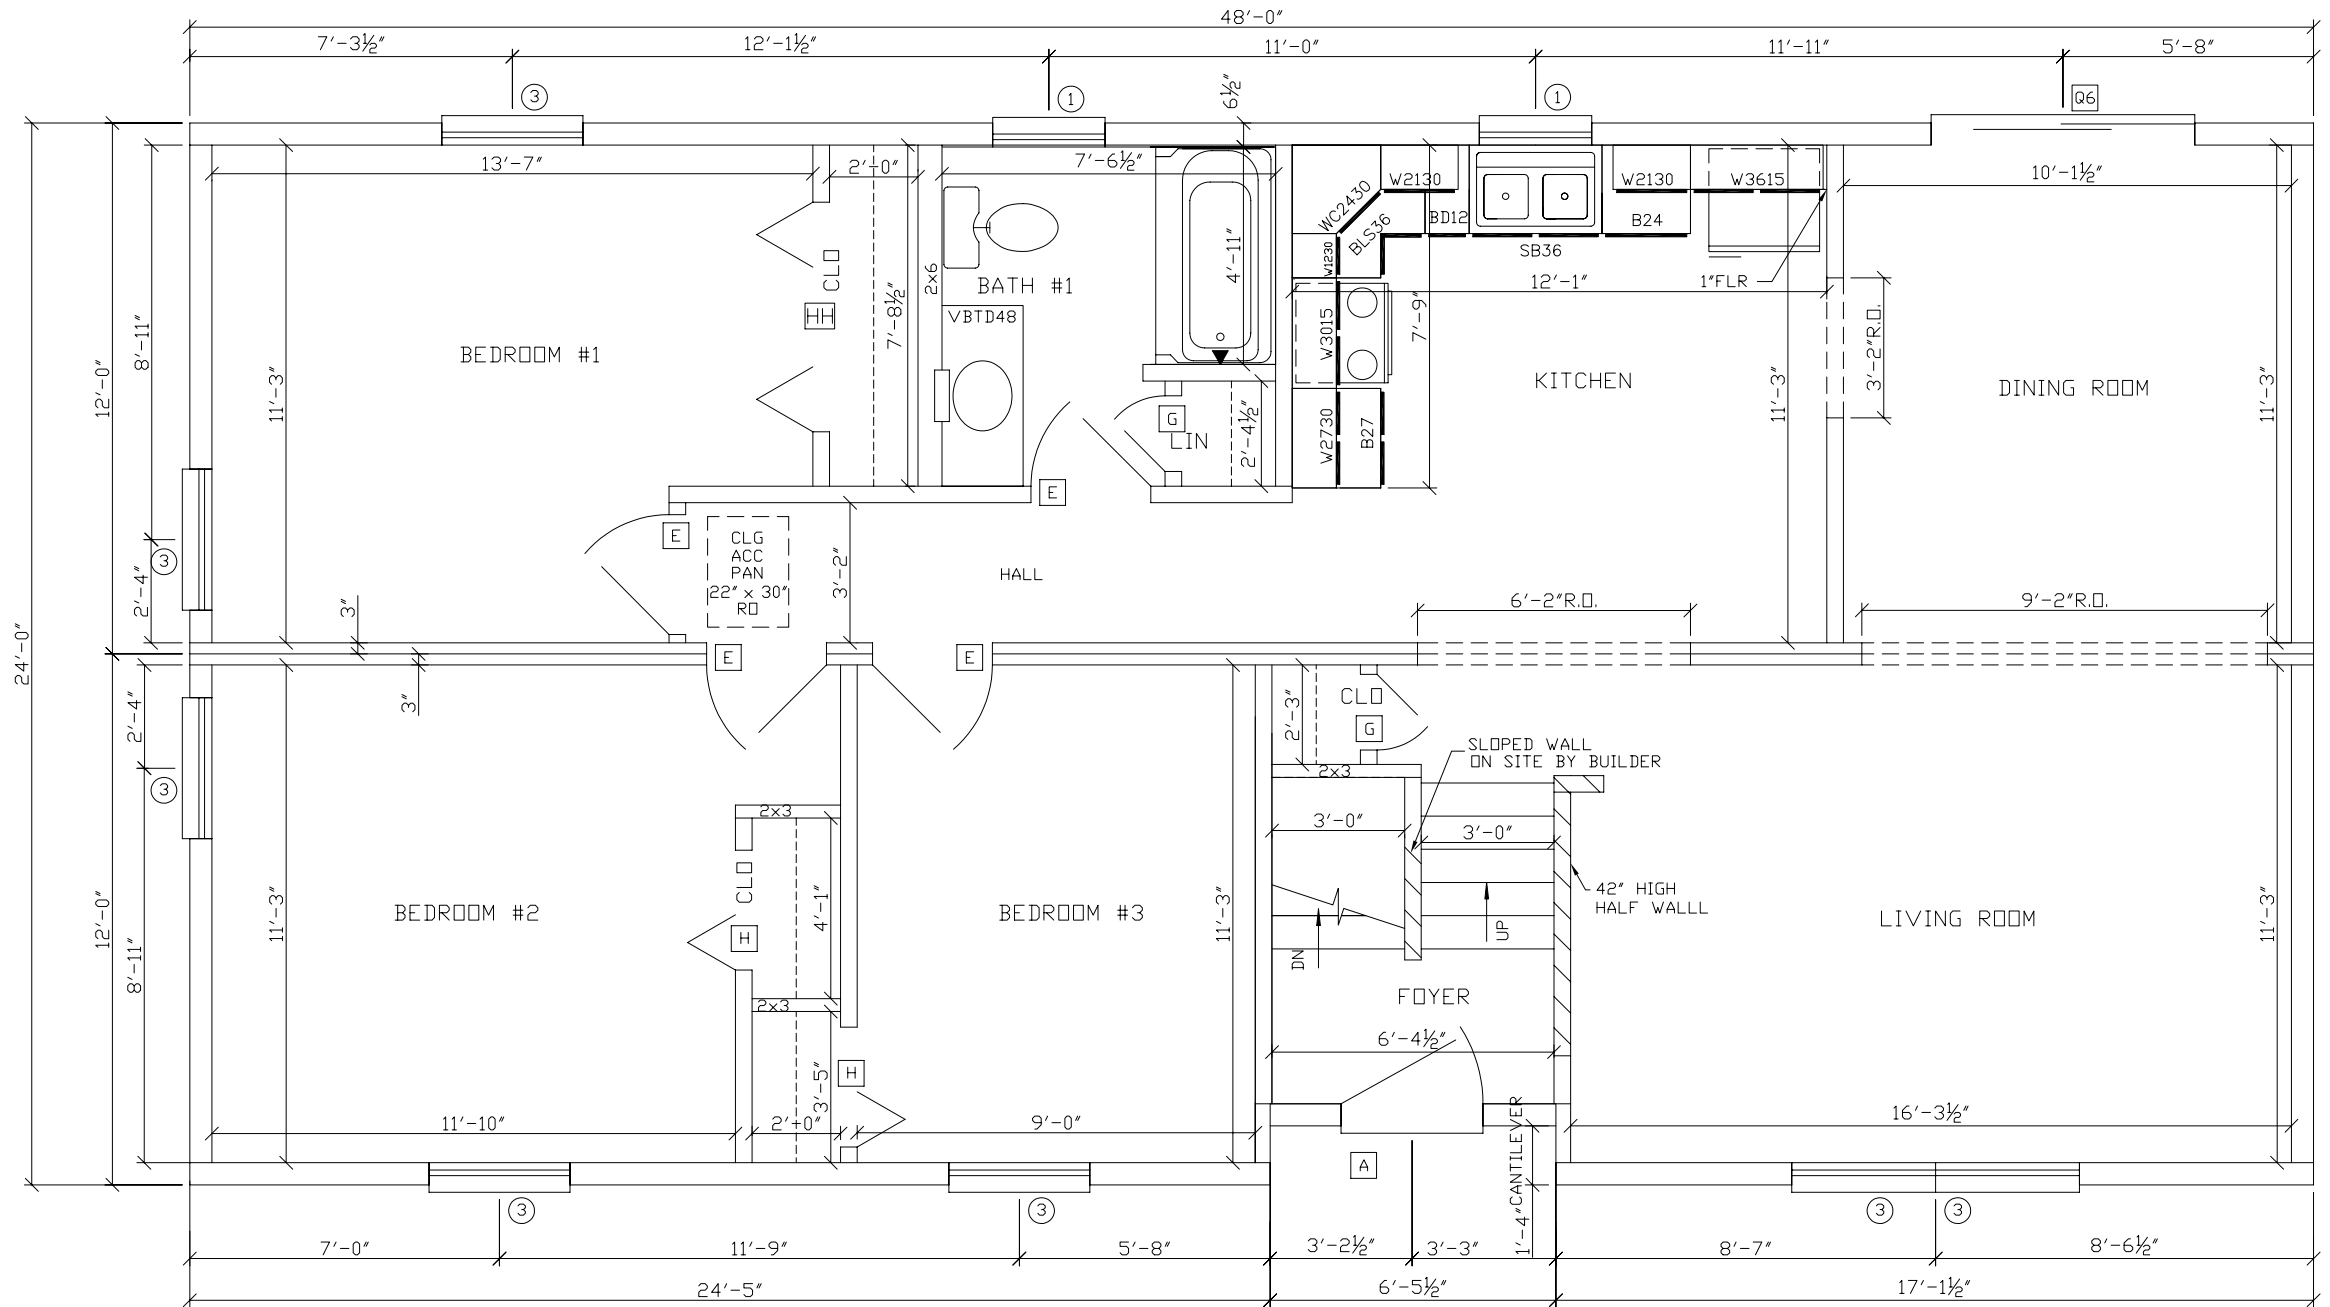

Windsor
24' x 48'
3 Bedrooms - 1 Bathroom

(A)

(B)