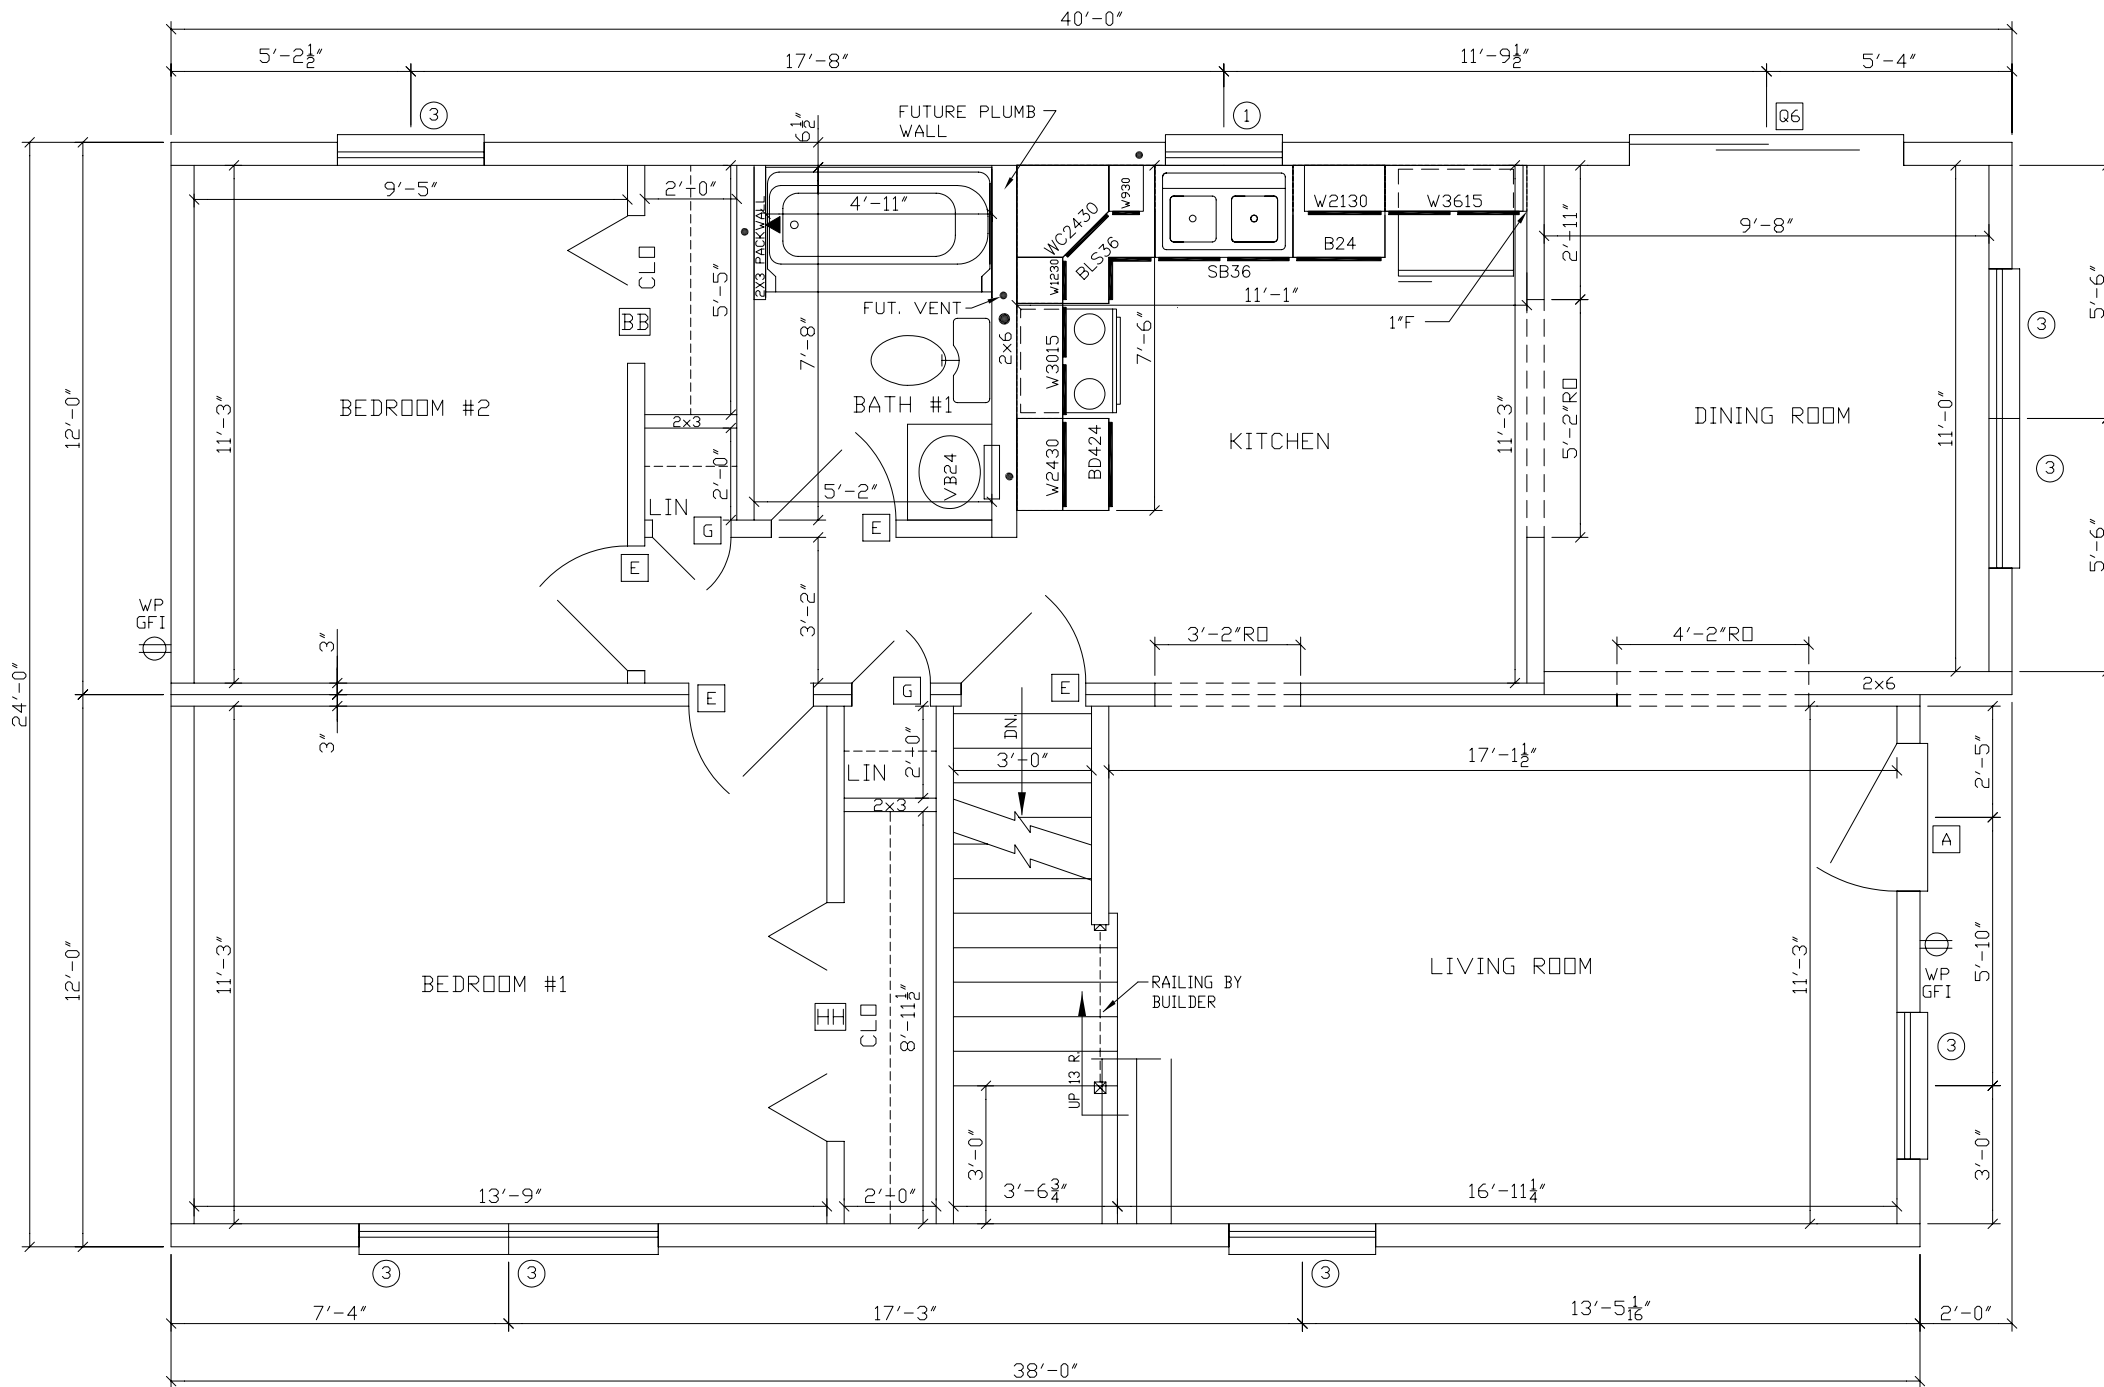

Brighton
24' x 48'
2 Bedrooms - 1 Bathroom

FRONT